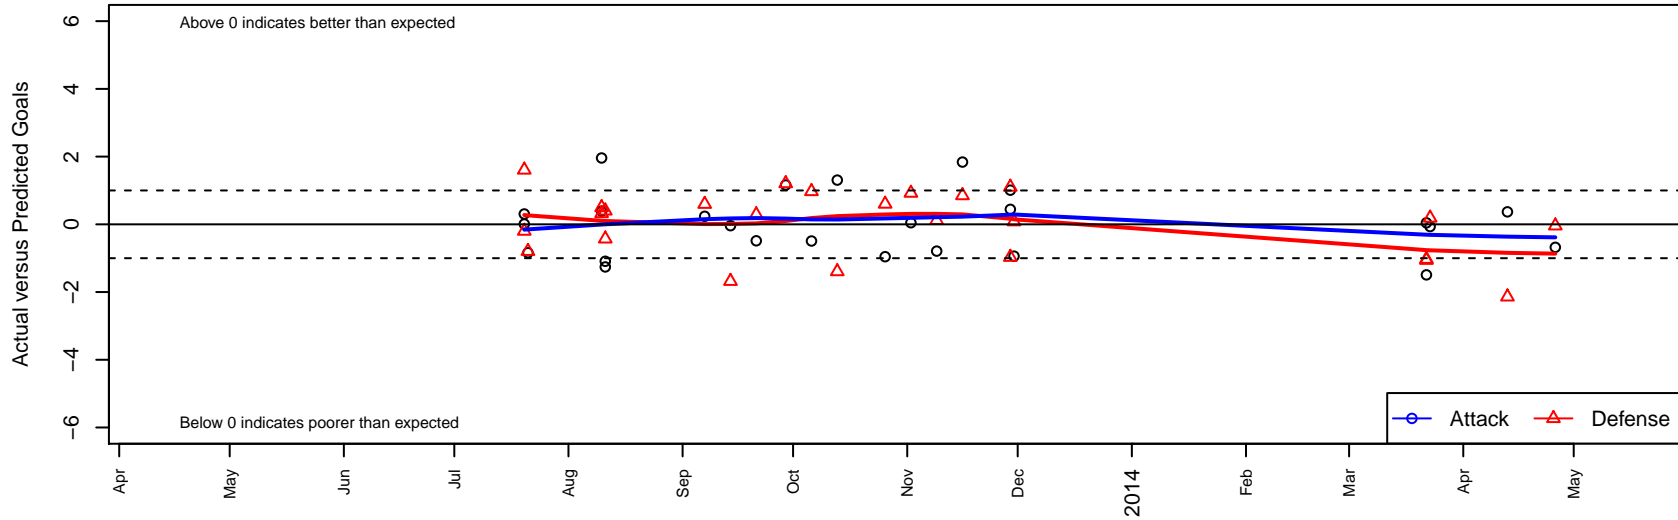

Pateadores Irvine B98
Dots are actual minus expected GF (blue circles) and GA (red triangles).
Blue line is smoothed change in attack strength. Red is smoothed change in defense strength.